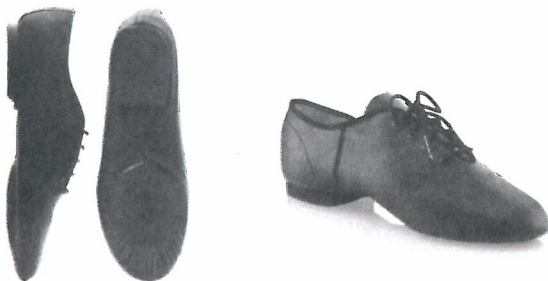

WARDROBE ITEM	PRICE	SOURCE
<b>FORMAL CONCERT WEAR</b>		
<b>Please see attached information for shirt, skirt/pants, sweater vest details</b>		
Black opaque tights - <b>Girls</b>	Varies	Store of Choice
Black dress socks - <b>Boys</b>	Varies	Store of Choice
Black split-sole <b>lace-up</b> Jazz Shoes - <b>All</b>	Varies	Store of Choice
SCC Logo Polo Shirt – <b>Red</b> <b>Required for all Allegro Singers</b>	\$18 - \$25 plus tax, shipping & logo	<b>Land's End</b>
SCC Logo Sweatshirt – <b>Red (Optional)</b>	\$25 - \$30 plus tax, shipping & logo	<b>Land's End</b>

**Split sole, lace up Jazz Shoes required for all Allegro singers.** Available at local and on-line dance sources

**Please do not substitute other styles of black shoes**

**SCC Polo Shirt (REQUIRED)** --- Land's End, School Uniform Department. **Log on to the SCC Land's End school page to see the approved polo shirt style options.** SCC sweatshirt is optional.